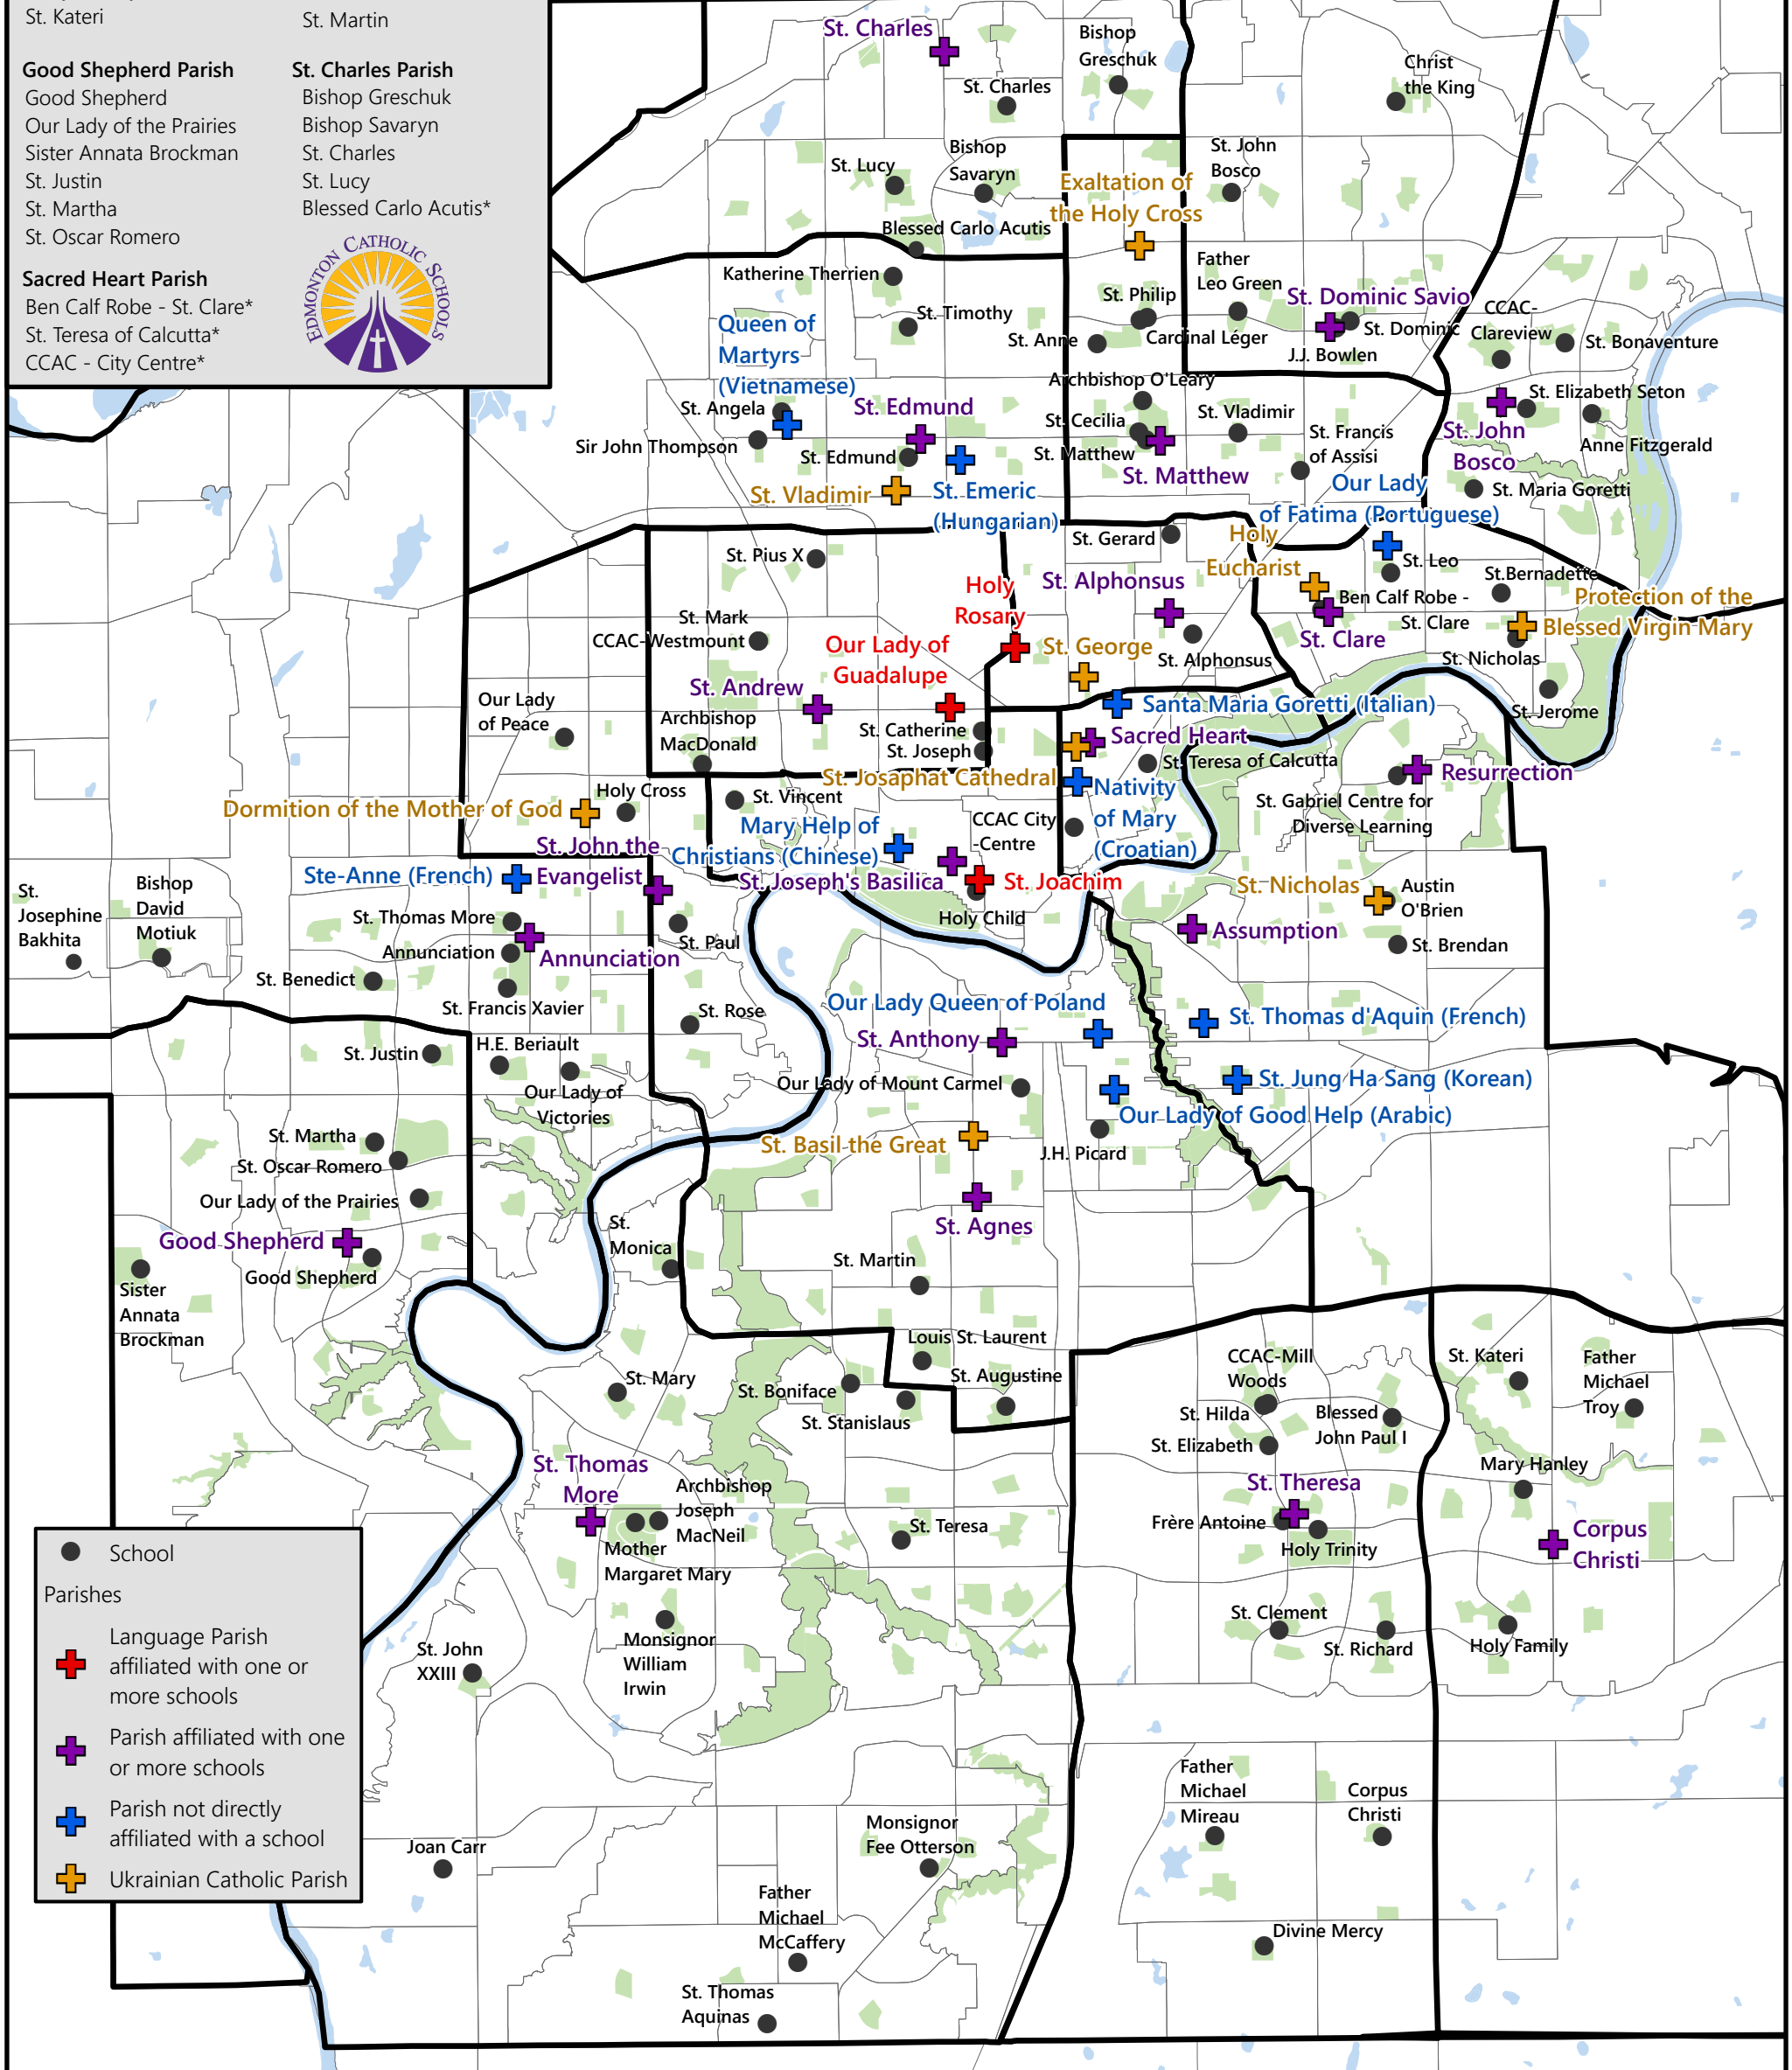

Edmonton Catholic Schools and their Edmonton Catholic Parishes

Annunciation Parish Annunciation Bishop David Motiuk H.E. Beriault Our Lady of Victories St. Benedict St. Francis Xavier St. Thomas More St. Josephine Bakhita*	St. Agnes/St. Anthony Parish J.H. Picard* Louis St. Laurent* Our Lady of Mount Carmel St. Augustine*	St. Clare Parish St. Bernadette St. Jerome St. Leo St. Nicholas	St. Joseph's Basilica Holy Child	St. John the Evangelist Parish Holy Cross Our Lady of Peace St. Paul St. Rose St. Vincent	St. Theresa Parish Blessed John Paul I* CCAC - Mill Woods* Corpus Christi* Divine Mercy Father Michael Mireau Frère Antoine Holy Trinity St. Clement St. Elizabeth St. Hilda St. Richard	St. Thomas More Parish Archbishop Joseph MacNeil Father Michael McCaffery Joan Carr Monsignor Fee Otterson Monsignor William Irwin Mother Margaret Mary St. Boniface St. John XXIII St. Mary St. Monica St. Stanislaus St. Teresa St. Thomas Aquinas
Assumption & Resurrection Parish Austin O'Brien St. Brendan St. Gabriel	St. Alphonus Parish St. Alphonus St. Gerard	St. Dominic Savio Parish Christ the King Father Leo Green J.J. Bowlen St. Dominic St. John Bosco	St. John Bosco Parish Anne Fitzgerald CCAC - Clareview* St. Bonaventure St. Elizabeth Seton St. Maria Goretti	St. Matthew Parish Archbishop O'Leary Cardinal Léger St. Anne St. Cecilia St. Francis of Assisi St. Matthew St. Philip St. Vladimir		
Corpus Christi Parish Father Michael Troy Holy Family Mary Hanley St. Kateri	St. Andrew Parish Archbishop MacDonald CCAC - Westmount* St. Catherine St. Joseph St. Mark St. Pius X	St. Edmund Parish Katherine Therrien Sir John Thompson St. Angela St. Edmund St. Timothy				
Good Shepherd Parish Good Shepherd Our Lady of the Prairies Sister Annata Brockman St. Justin St. Martha St. Oscar Romero	St. Basil the Great Parish (Ukrainian) St. Martin					
Sacred Heart Parish Ben Calf Robe - St. Clare* St. Teresa of Calcutta* CCAC - City Centre*	St. Charles Parish Bishop Greschuk Bishop Savaryn St. Charles St. Lucy Blessed Carlo Acutis*					